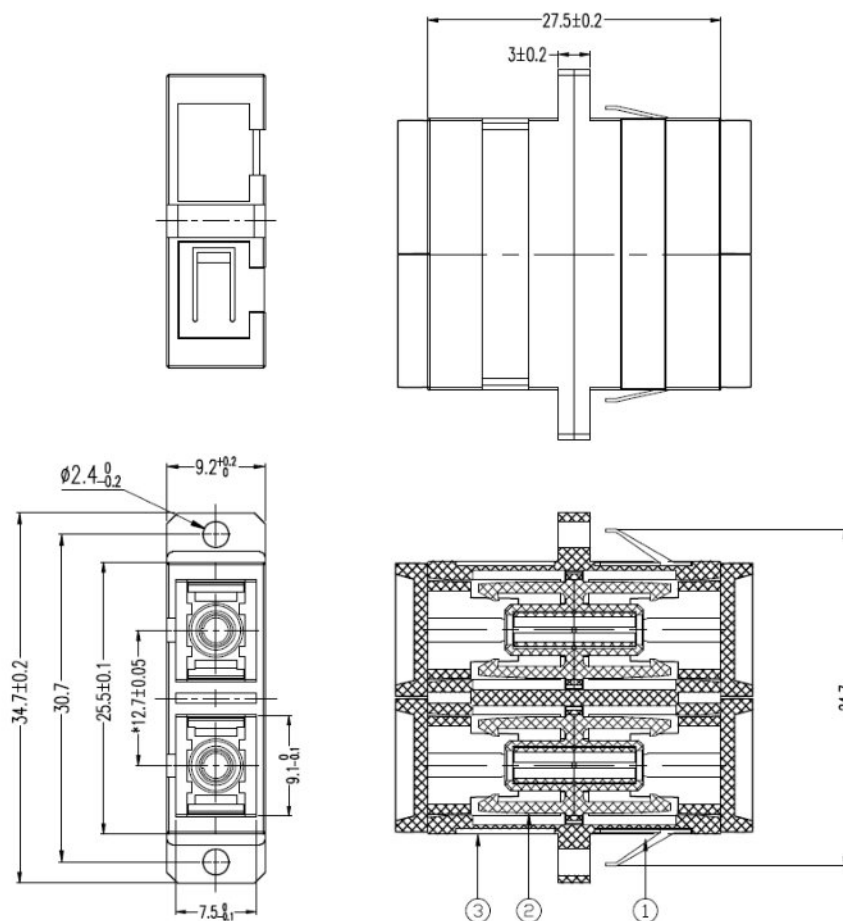

SC duplex adapter

Key Features :

- Plastic one piece housing
- SC Duplex footprint
- Duplex SC

Specifications :

- Sleeve Material : Ceramic
- Insertion loss : 0.10 dB (typical)
- Operating temp : -40 to + 75C°
- Durability : < 0.2 dB typical change - 500 - matings

Order Information

Order code :

OM3SCD	OM3 - 6 pcs	EAN : 5904014200423	RAL6027 Aqua
OM4SCD	OM4 - 6 pcs	EAN : 5904014200430	RAL4008 Violet
OS2SCD	OS2 - 6 pcs	EAN : 5904014200836	RAL 5015 Blue

①	SC Duplex Adapter clips	SUS304
②	SC Adapter inner core	PBT
③	SC Duplex metal Adapter	PC