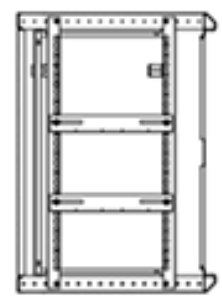

## Key Features :

- Disassembled (Flatpack)
- Single section, 19" standard
- Tempered glass door with +180° turning
- Removable side panels (lock optional)
- Cable entry on top and bottom with knock out plate
- 2 x Fan cut-out on top cover (fans not supplied)
- Mounting profiles front and back

**LWCLOCKF**

EAN : 5904014201703

(lock for sidepanel - 1 pc)

Back

Front

Left

Back Front

H : 06U - 368 mm  
 09U - 501 mm  
 12U - 635 mm  
 15U - 769 mm  
 18U - 901 mm

Top

Mounting dimension

Pest & mouse prevention ventilation holes